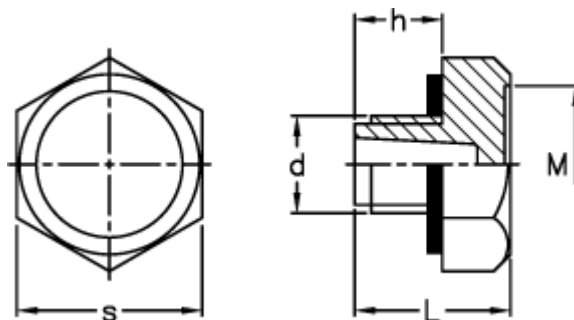

Data Sheet

Article number: 2311058299

Description: E+G Plug
TN.1

Measures

d	= G 1
h	= 13
L	= 22
M	= 31.0
s	= 38
Tightening torque N m = 12 to 15	